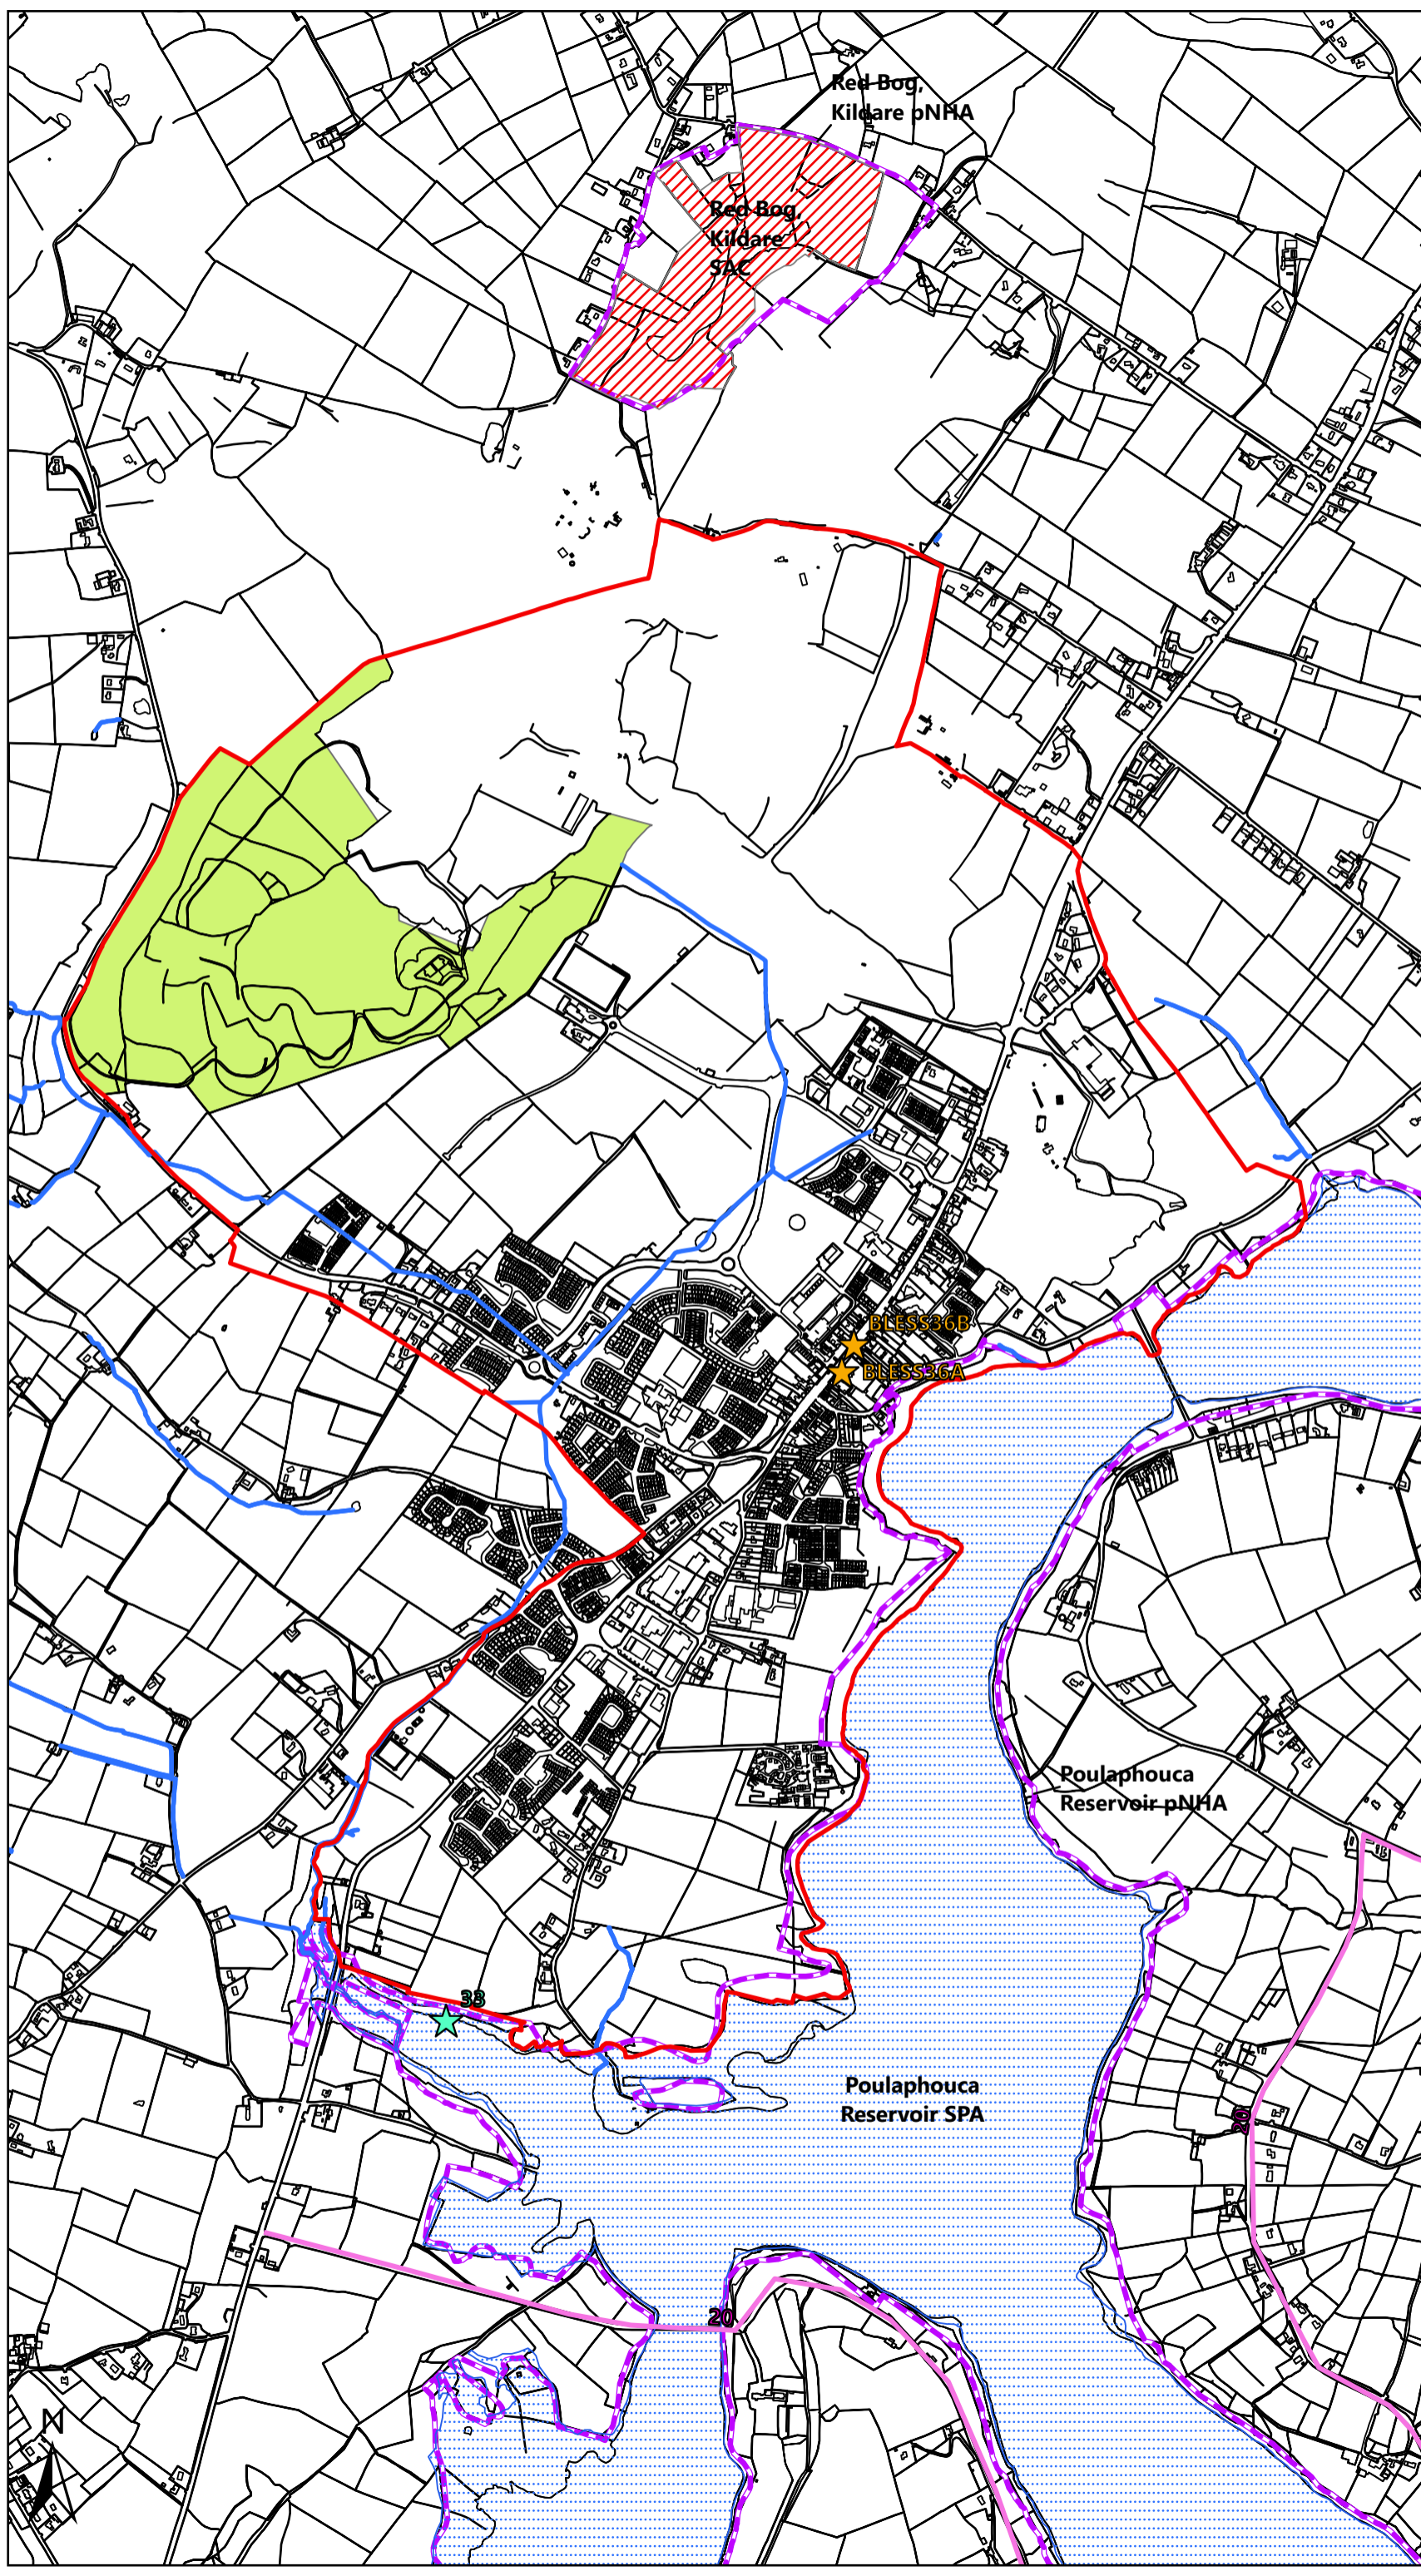

DRAFT
Blessington
Local Area Plan 2025

Map No. 2B
Natural Heritage

- LEGEND**
- Blessington Settlement Boundary
 - Views (LAP) - refer to objective BLESS36
 - Views (CDP)
 - Prospects (CDP)
 - Watercourses
 - SPA - Special Protection Area
 - SAC - Special Area of Conservation
 - proposed Natural Heritage Area
 - Glen Ding & Forest

WICKLOW COUNTY
DEVELOPMENT PLAN
2022-2028

Wicklow County Council
Planning Department

© Ordnance Survey Ireland. All rights reserved
Licence number 2024/35CCMA/Wicklow County Council

Scale NTS